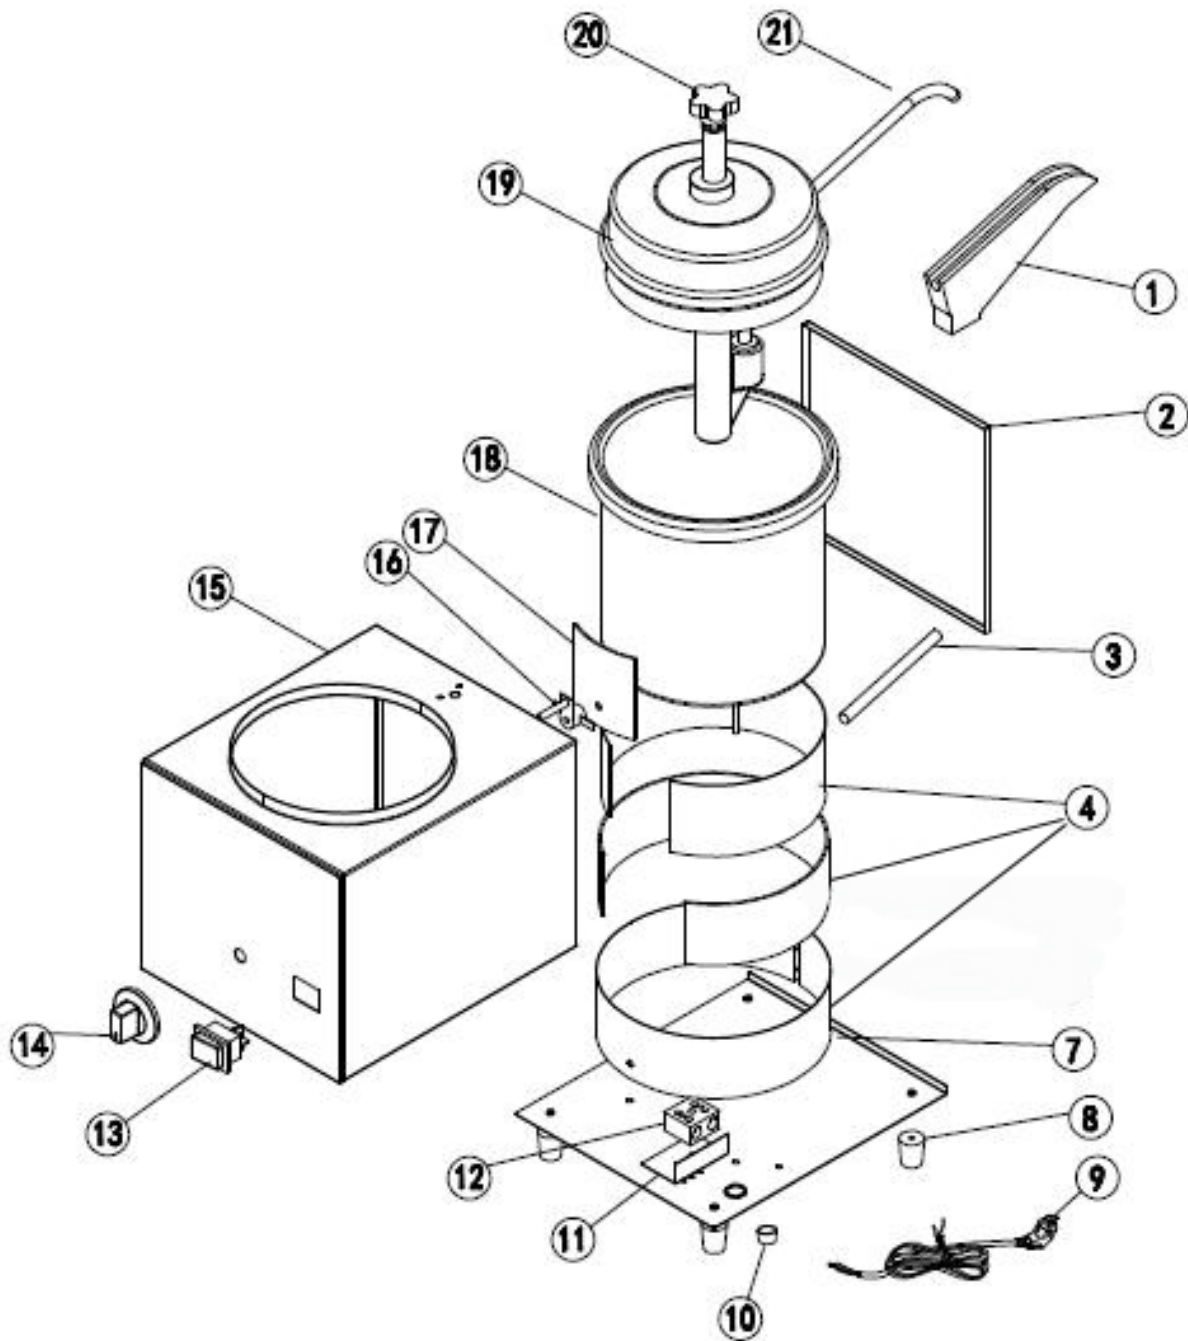

Parts Breakdown

Model FW-CN-0004-S 44311

Parts Breakdown

Model FW-CN-0004-S 44311

Item No.	Description	Position	Item No.	Description	Position	Item No.	Description	Position
67205	Heating Spout for 44311	1	67212	Wire Buckle for 44311	10	67219	Heat Conduction Plate for 44311	17
67206	Rear Board for 44311	2	67213	Insulation Plate for 44311	11	67220	Drum for 44311	18
67207	Heating Pipe for 44311	3	67214	Terminal for 44311	12	67221	Lid for 44311	19
67208	Heat Conduction Ring for 44311	4	67231	Switch for 44311	13	67222	Pump Assembly for 44311	20
67209	Bottom Board for 44311	7	67216	Temperature Knob for 44311	14	67223	Drain Pipe for 44311	21
62265	Feet for 44311	8	67217	Body Assembly for 44311	15			
67211	Power Cord for 44311	9	67218	Thermostat for 44311	16			